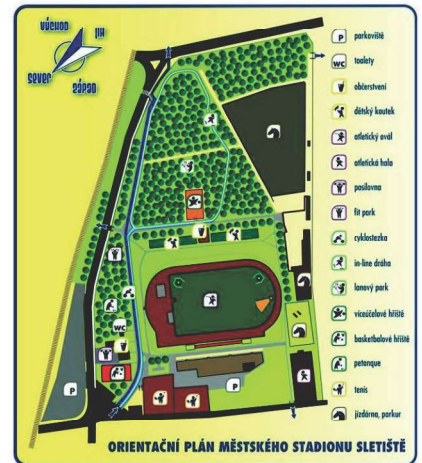

(2020-1-CZ01-KA202-078435)

KLADNO

THE LARGEST CITY IN THE CENTRAL BOHEMIAN REGION

Co-funded by the Erasmus+ Programme of the European Union

The castle in Kladno boasts a nice setting together with a bear enclosure

High school of design and crafts

Large sports center with many sports opportunities

And a little bit of that culture in a nice city theater

S

Š

d

ř

SCHOOL FESTIVAL PRODUCTS OF OUR REGION

NÁSTĚNNÁ MALBA